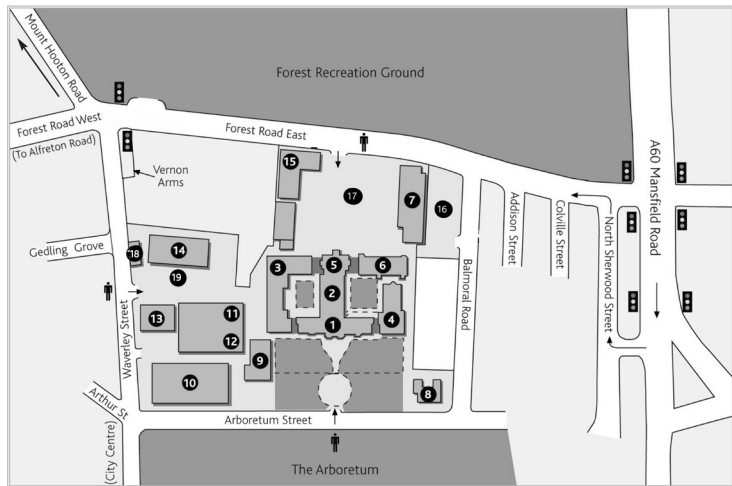

Nottingham High School

- | | | |
|-----------------------------------|-------------------------------|--|
| 1 Reception | 8 White House | 15 Art & Design
Technology Centre |
| 2 Main Block | 9 Music School | 16 Staff Parking |
| 3 West Block | 10 Science Block | 17 Playground-disabled
parking at No 17, enter
via 5 |
| 4 East Block | 11 Swimming Pool | 18 Tram Station |
| 5 General Office &
School shop | 12 Founder Hall | 19 Visitors parking |
| 6 Player Hall | 13 Dining Hall | |
| 7 Sports Hall | 14 Junior
School Reception | |